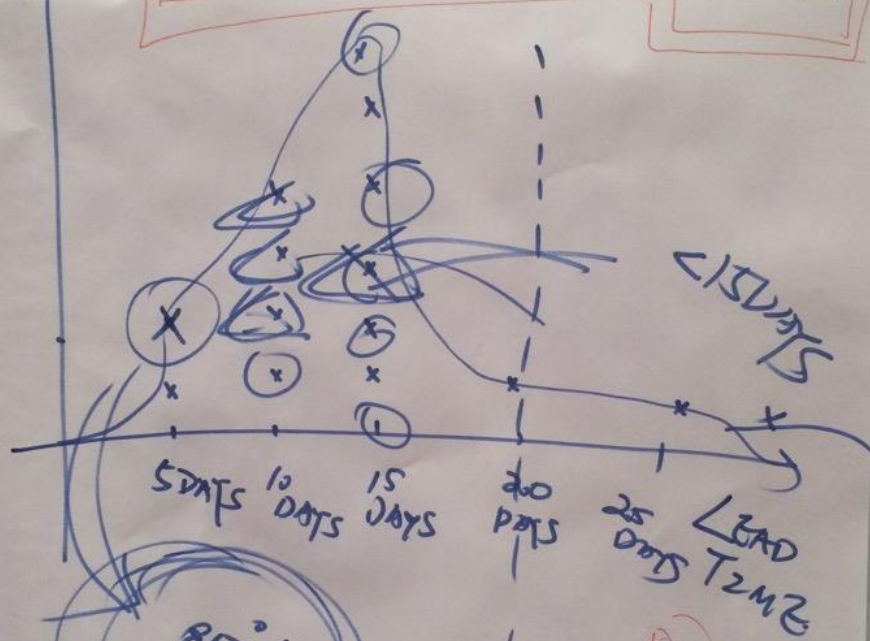

LEAD TIME Distribution TIME.

Quantities

~~20 DAYS~~

view - KANBAN =

↳ Screen view + SPRING

KANBAN

Analysis	Building	Testing	Deployment

CFD